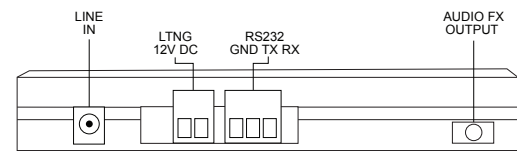

KEY FEATURES:

- 12VDC power supply
- RS-232 controlled playback of select music tracks
- RGB output for accent lighting
- A 'Lightening Channel' for thunderstorm effects
- 1/8" Stereo Connector line level output (industry standard connection)
- Speaker level output for driving small speakers
- Standard MicroSD card file storage
- Serial feedback
- Fully controllable with any automation system

BENEFITS:

- Pre-addressed for different varieties of ambiance
  - a) Rain
  - b) Summer Forrest
  - c) Beach Waves
  - d) Thunderstorm
- Built in single channel LED controller for lightning effect to match the thunderstorm soundtrack. (For use with Epic Star Panels)
- RS-232 controlled

The EPIC MELODY is a state of the art module that triggers sound effects that synchronize your lighting with pre-programmed sound effects. Thunder, lightning, rain, beach waves, fireworks and more.

PERFECT COMPANION TO EPIC SKY's TWILIGHT STAR PANELS.

The EPIC MELODY can perform in standalone mode, or with a RS232 protocol which can be controlled by a third party control system or by the Epic's proprietary wall control touch pad to produce sound effects on demand.

FRONT

BACK

ORDERING

MODEL

EPIC-Melody

EPIC Melody Controller

CAN BE USED IN CONJUNCTION WITH:

- Advanced RS232 Controller
- WiFi Interface
- IR Receiver
- EPIC Symphony
- Remote Momentary Switch

Epic Sky Technology

A Division of Impact Lighting, Inc.

2101 West Central Blvd. Orlando, Florida 32805 USA • Phone: 1.800.507.5714 • Email: sales@epicskytech.com

www.epicskytech.com