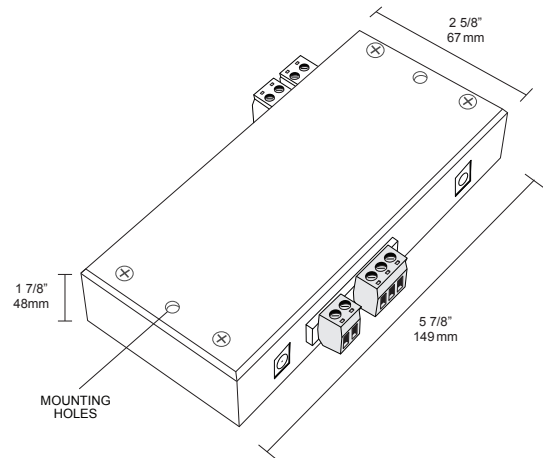

KEY FEATURES:

- 12VDC power supply
- RS-232 controlled playback of select music tracks
- RGB output for accent lighting
- A 'Lightening Channel' for thunderstorm effects
- 1/8" Stereo Connector line level output (industry standard connection)
- Speaker level output for driving small speakers
- Standard MicroSD card file storage
- Serial feedback
- Fully controllable with any automation system

BENEFITS:

- Pre-addressed for different varieties of ambiance
  - a) Rain
  - b) Summer Forrest
  - c) Beach Waves
  - d) Thunderstorm
- Built in single channel LED controller for lightning effect to match the thunderstorm soundtrack. (For use with Epic Star Panels)
- RS-232 controlled

The EPIC MELODY is a state of the art module that triggers sound effects that synchronize your lighting with pre-programmed sound effects. Thunder, lightning, rain, beach waves, fireworks and more.

PERFECT COMPANION TO EPIC SKY's TWILIGHT STAR PANELS.

The EPIC MELODY can perform in standalone mode, or with a RS232 protocol which can be controlled by a third party control system or by the Epic's proprietary wall control touch pad to produce sound effects on demand.

FRONT

BACK

ORDERING

MODEL

EPIC-Melody

EPIC Melody Controller

CAN BE USED IN CONJUNCTION WITH:

- Advanced RS232 Controller
- WiFi Interface
- IR Receiver
- EPIC Symphony
- Remote Momentary Switch

Epic Sky Technology

A Division of Impact Lighting, Inc.

2101 West Central Blvd. Orlando, Florida 32805 USA • Phone: 1.800.507.5714 • Email: sales@epicskytech.com

www.epicskytech.com