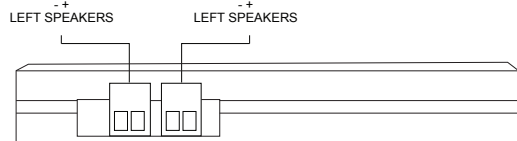

BACK

ORDERING

MODEL

EPIC-Melody

EPIC Melody Controller

CAN BE USED IN CONJUNCTION WITH:

- Advanced RS232 Controller
- WiFi Interface
- IR Receiver
- EPIC Symphony
- Remote Momentary Switch

Epic Sky Technology

A Division of Impact Lighting, Inc.

2101 West Central Blvd. Orlando, Florida 32805 USA • Phone: 1.800.507.5714 • Email: sales@epicskytech.com

www.epicskytech.com