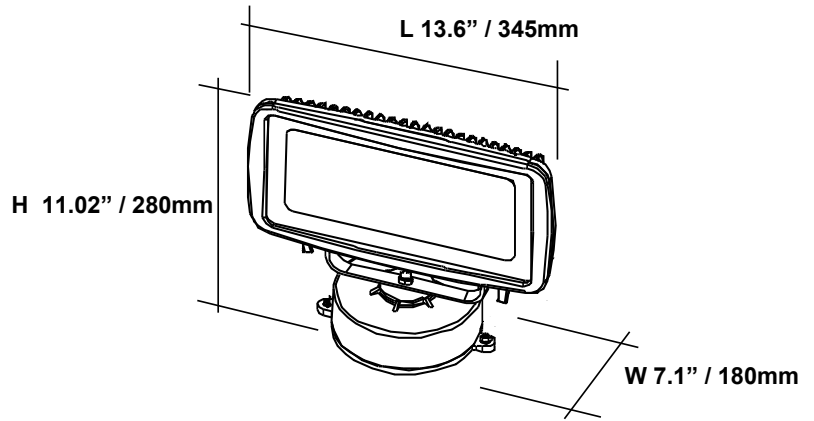

AGENT:
 PROJECT:
 TYPE:
 QUANTITY:
 Rev: 1110 Copyright © 2010 Impact Lighting Inc.

IMPACT LIGHTING INC. WALL WASHER - RGB

IP65

DESCRIPTION

Impact's WALL WASHER is an energy efficient RGB LED based wall wash fixture incorporating 36 - 1 watt RGB power LED's for a full 16.7 million true and 24 bit color mixing ability. Impact's Wall Washer can be operated as a single stand-alone fixture or in a multiple master/slave configuration with built-in pre-programmed color changing effects. It is also fully DMX compatible for custom color programming capability. With an Aluminum Die Cast housing and heat treated glass aperture the SV Wall Wash is rated IP65 for outdoor use.

SPECIFICATIONS

Construction: Die Cast Powder Coated Aluminum Heat Treated Glass
Lumen Output: 1871 Lumens
Lamp Life: 50,000 Hours
LEDs: 12 Red / 12 Green / 12 Blue
Optics: 30 Degrees / 10 Degrees
Light Projection Distance: 50-65 Ft / 15-20m
Voltage: 120 - 220VAC 50/60 Hz
Operating Current: .33Amps@120V / .17Amps@240V
Power Consumption: LEDs - 36 watts / Max Power 40 watts
Control System: On-board Programs / DMX compatible
Weight: 10.2 Lbs / 4.6 Kg
Dimensions: L13.6" H 11.02" W 7.1" (345x280x280mm)
Operational Environment: -4F to 104F (-20C to 40C) 10-90% Humidity
Listings: ETL / CE
Ratings: IP65
Warranty: 2 Years

ORDERING LOGIC

MODEL	BEAM SPREAD	COLOR TEMPERATURE
IL-WW-36-RGB		
IL-WW-36 High Output Wall Washer	10 - 10 degrees 30 - 30 degrees	RGB- Color Changing

Notes: 100-240VAC 50-60Hz switchable power supply is standard Finish: Silver Powder Coat is standard