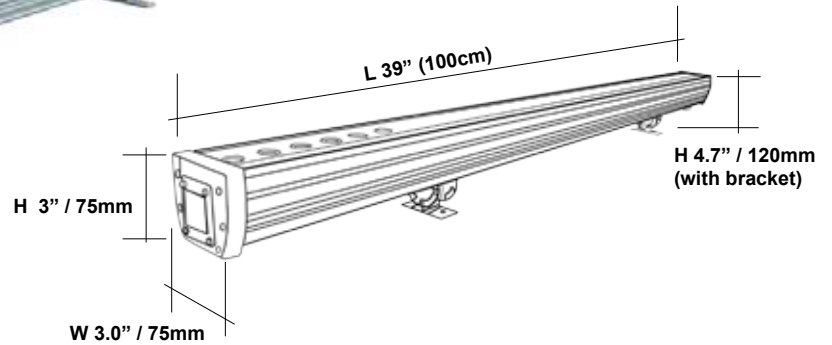

PROJECT:	TYPE:
VOLTAGE:	COMMENTS:

IMPACT'S LINEAR WALL WASHER - WHITE

IP65

IMPACT Linear Wall Washer
 White LED IP65 Fixture

DESCRIPTION

IMPACT LINEAR WALL WASHER is an energy efficient white LED based wall wash fixture incorporating 1 watt white power LED's with options for 25 degree or 45 degree beam spreads in warm or natural white. With an aluminum alloy housing and heat treated glass aperture the SV Liner Wall Washer is rated IP65 for indoor or outdoor use.

Light Projection Distance: 25-40Ft / 7-12m

Voltage: 100-256VAC 50/60Hz

Operating Current: 0.28Amps@120V / .14Amps@220V

Power Consumption: 10 watts per foot / 30 watts per meter

Weight: 7.5Lbs / 3.4Kg per 39"/30cm

Dimensions: L39"x H 3" x W 3" (100cm x75x75mm)

Operational Environment: -4F to 104F (-20C to 40C)
 10-90% Humidity

Listings: ETL / CE

Ratings: IP65

Warranty: 2 Years

ORDERING INFORMATION

MODEL	—	BEAM SPREAD	—	COLOR TEMPERATURE
IL-LWW				

IL-LWW -
 Linear Wall Washer

25 - 24 degrees
 45 - 45 degrees

WW - Warm White 3000K
 NW - Natural White 4000K

Notes:

Internal 100-256VAC 50-60Hz
 switchable power supply is standard.
 Finish: Aluminum Alloy is standard
 Length: 39" / 1 Meter is standard