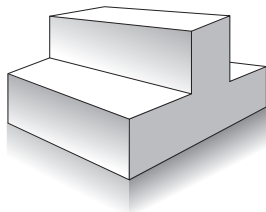

LED LIGHTED STAIR LIQUOR BOTTLE DISPLAY SHELF

- IMPACT LIGHTING INC'S DISPLAY SHELVES ARE A POPULAR WAY TO MAKE EFFICIENT USE OF VALUABLE COUNTER SPACE.
- THE MANY DIFFERENT SIZES AND STYLES MAKE IT EASY TO CREATE EYE-CATCHING DISPLAYS.
- THESE STAIRS FEATURE POLISHED EDGES ARE AVAILABLE IN EITHER CLEAR AND FROSTED ACRYLIC.
- ON CUSTOM ITEMS, MEASUREMENTS AND SIZES MAY VARY.

AVAILABLE IN: ONE TIER SHELF DISPLAYS 4-6 BOTTLES
DIMENSIONS: 4" H X 4" W X 1'-8" L

TWO TIER SHELF DISPLAYS 6-8 BOTTLES
DIMENSIONS: 8" H X 4" W X 1-8" L

THREE LEVEL SHELF DISPLAYS 12-15 BOTTLES
DIMENSIONS: 12" H X 4" W X 1-8" L

CUSTOM
SIZES VARIES PER SPECIFICATION

LED LIGHTED PYRAMID STAIR LIQUOR BOTTLE DISPLAY SHELF

SET YOUR BAR APART. STAY ORGANIZED AND DISPLAY LIQUOR BOTTLES IN STYLE WITH THIS IMPRESSIVE SHELVING UNIT. SLEEK AND STURDY, THESE LIGHTED BOTTLE DISPLAY SHELVES ARE CRAFTED FROM MILKY ACRYLIC.

AVAILABLE IN: ONE TIER SHELF DISPLAYS 4-6 BOTTLES
DIMENSIONS: 4" H X 4" W X 8" L

TWO TIER SHELF DISPLAYS 6-8 BOTTLES
DIMENSIONS: 8" H X 4" W X 8" L

THREE LEVEL SHELF DISPLAYS 12-15 BOTTLES
DIMENSIONS: 12" H X 4" W X 8" L