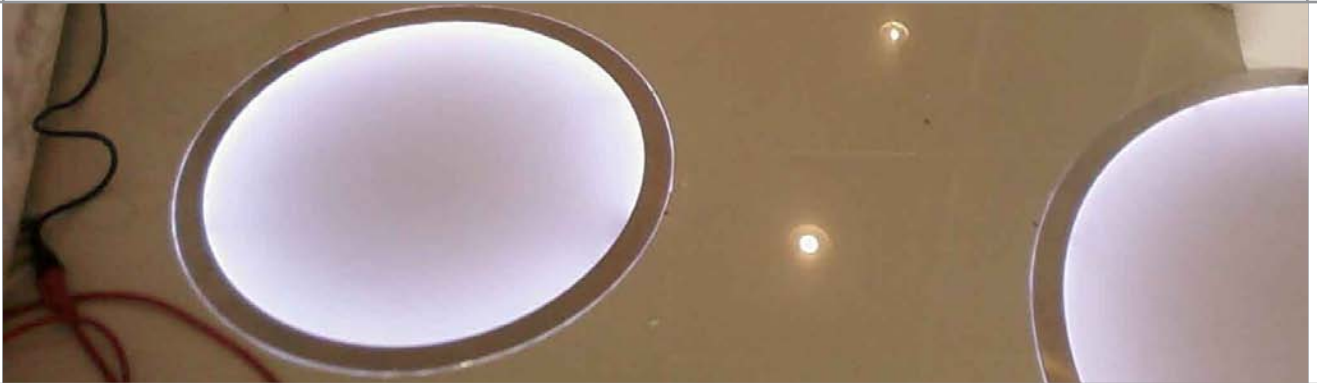

PRODUCTS: GALAXY FLOOR TILES™

GALAXY FLOOR TILE™

An idea for a dramatic lighting project which takes advantage of LED capability to work safely in wet areas. Galaxy tiles are increasingly popular as a way of providing a feature or accent in a ceramic tile décor, and now you can take advantage of their translucency to come up with a way of permanently integrating lights into a tiled wall and floors.

SIZES AVAILABLE: 1"x1" SQUARE OR ROUND TILE
 6"x6" SQUARE OR ROUND TILE
 12"x12" SQUARE OR ROUND TILE (1 Ft.)
 Custom Sizes Available