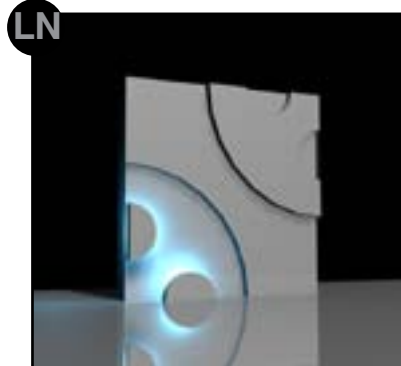

GALAXY LED SYSTEM DESIGN

CUSTOM
DESIGN

YOUR
DESIGN