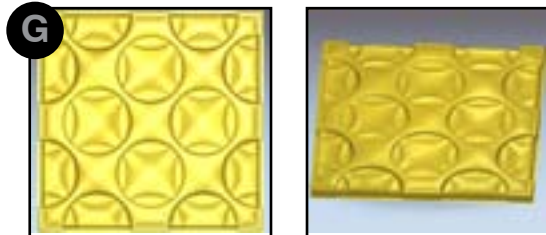

GALAXY SYSTEM DESIGN