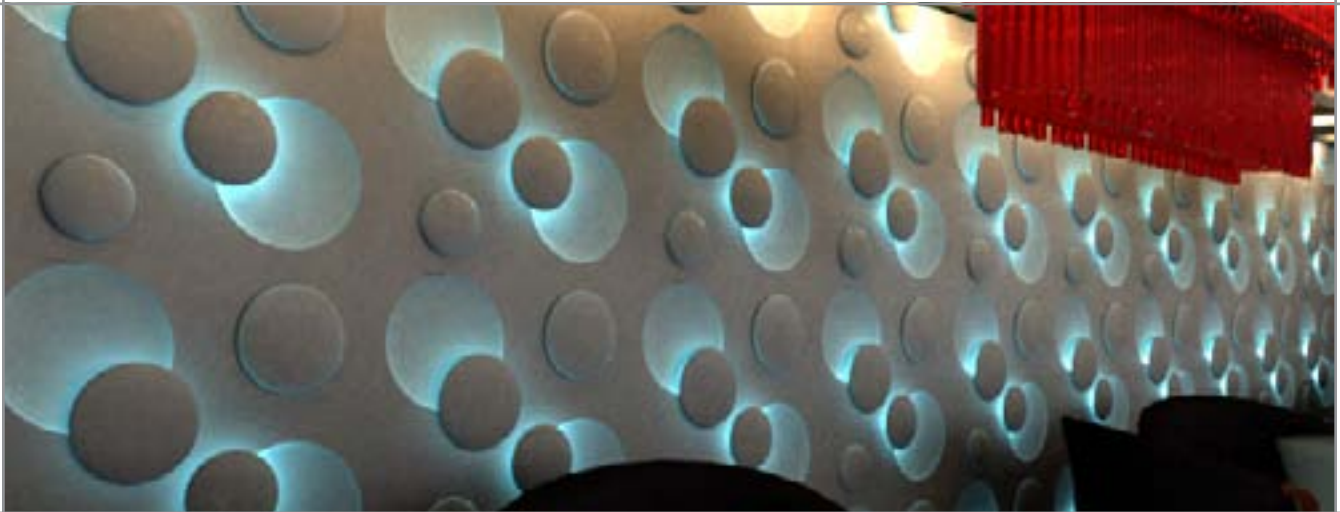

GALAXY LED SYSTEM DESIGN

CUSTOM
DESIGN

YOUR
DESIGN