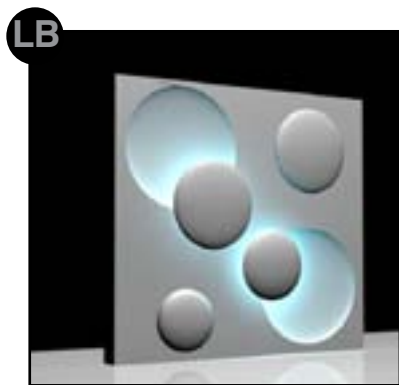

GALAXY LED SYSTEM DESIGN

CUSTOM
DESIGN

YOUR
DESIGN