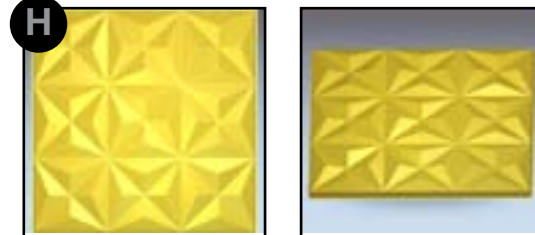

GALAXY SYSTEM DESIGN