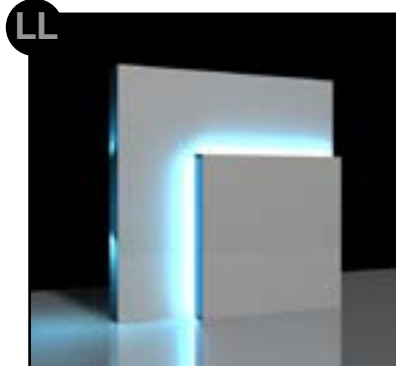

GALAXY LED SYSTEM DESIGN

CUSTOM
DESIGN

YOUR
DESIGN