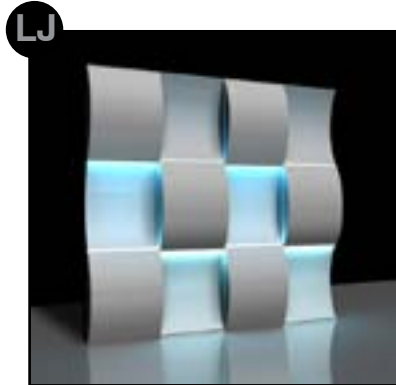

GALAXY LED SYSTEM DESIGN

CUSTOM
DESIGN

YOUR
DESIGN