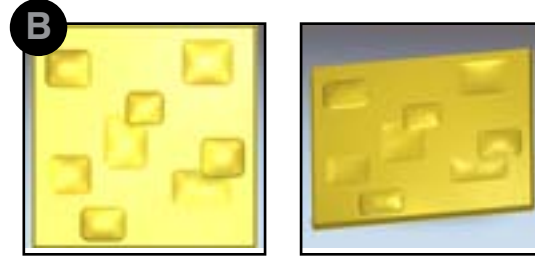

GALAXY SYSTEM DESIGN