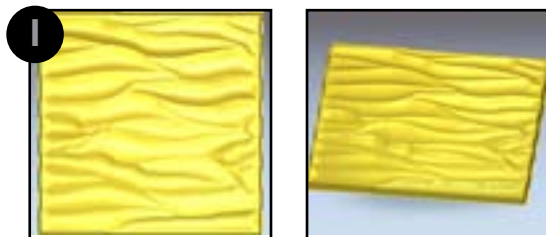

GALAXY SYSTEM DESIGN