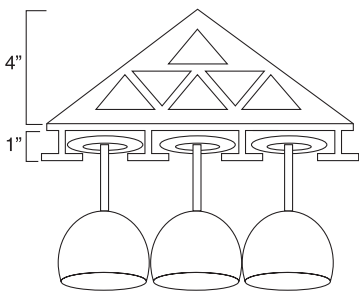

GALAXY GLASS BAR RACKS™

Impact Lighting Inc.'s LED lit bar glass rack will allow you to easily store your glassware in an out-of-the-way yet still convenient location.

The overhead glass bar rack is available in acrylic. This glass rack is easy to mount, stylish, decorative, and functional. The amount the bar glass rack will hold depends upon the size of your glassware and custom specification.

AVAILABLE IN:

DIMENSIONS: 3" H X 2' W X 1'-8' L
CUSTOM SIZES AND DESIGNS AVAILABLE

DESIGN TOPS:

TRIANGLE DESIGN

OVAL DESIGN

NONE AND OR CUSTOM

ORDERING INFORMATION

MANUFACTURING CODE

IL

IMPACT LIGHTING

PRODUCT CODE

GR

WIDTH

1. 2'

LENGTH

1. 1'
2. 2'
3. 3'
4. 4'
5. 5'
6. 6'
7. 7'
8. 8'