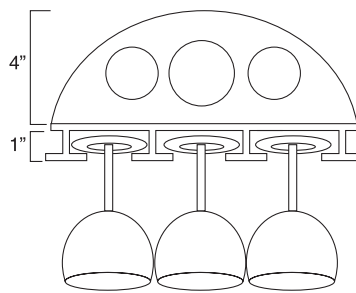

GALAXY GLASS BAR RACKS™

Impact Lighting Inc.'s LED lit bar glass rack will allow you to easily store your glassware in an out-of-the-way yet still convenient location.

The overhead glass bar rack is available in acrylic. This glass rack is easy to mount, stylish, decorative, and functional. The amount the bar glass rack will hold depends upon the size of your glassware and custom specification.

AVAILABLE IN:

DIMENSIONS: 3" H X 2' W X 1'-8' L
CUSTOM SIZES AND DESIGNS AVAILABLE

DESIGN TOPS:

TRIANGLE DESIGN

OVAL DESIGN

NONE AND OR CUSTOM

ORDERING INFORMATION

MANUFACTURING CODE

IL

IMPACT LIGHTING

PRODUCT CODE

GR

WIDTH

1. 2'

LENGTH

1. 1'
2. 2'
3. 3'
4. 4'
5. 5'
6. 6'
7. 7'
8. 8'