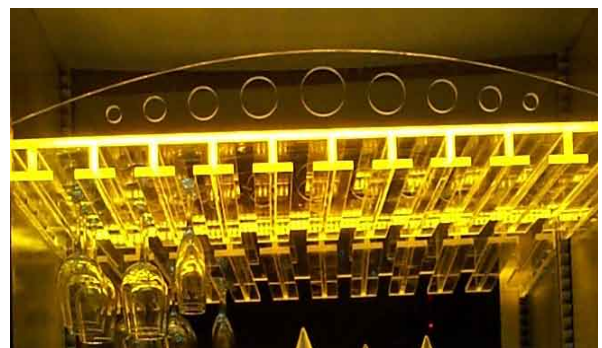

GALAXY GLASS BAR RACKS™

Impact Lighting Inc.'s LED lit bar glass rack will allow you to easily store your glassware in an out-of-the-way yet still convenient location.

The overhead glass bar rack is available in acrylic. This glass rack is easy to mount, stylish, decorative, and functional. The amount the bar glass rack will hold depends upon the size of your glassware and custom specification.

AVAILABLE IN:

DIMENSIONS: 3" H X 2' W X 1'-8' L
CUSTOM SIZES AND DESIGNS AVAILABLE

DESIGN TOPS:

TRIANGLE DESIGN

OVAL DESIGN

NONE AND OR CUSTOM

ORDERING INFORMATION

MANUFACTURING CODE

DESIGN TOPS

1. OVAL
2. TRIANGLE
3. NONE
4. CUSTOM

LED LIGHT

1. RGB*
2. BLUE*
3. GOLD*
4. GREEN*
5. RED*

MOUNTING

1. BACK
2. SIDE
3. NONE*

*See mounting specifications.