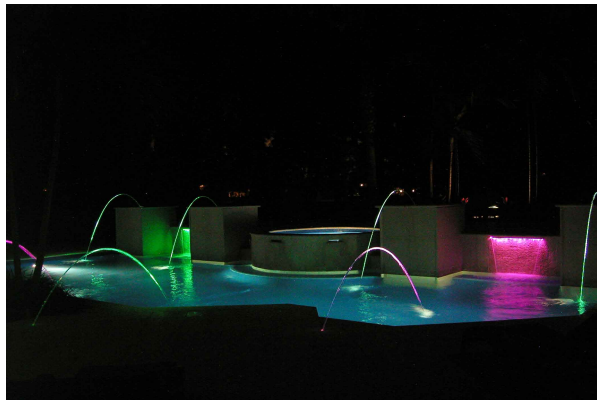

PRODUCTS: LIGHTED WATER FEATURES

LIGHTED WATER FEATURES

LIGHTED LAMINAR FLOW FOUNTAINS - FIBER OPTIC AND LED DRIVEN (Now with 150 strands!)

With a custom fiber application that allows the builder to utilize a low light output illuminator with spectacular results.

- Designed for water flows 6' in height and 6' in distance
- Works with all Fiberstars illuminators
- Comes with 20' or 40' of 150-strand fiber pre-attached and deck box
- Dimensions of deck box: 21" h x 12" w
- Available in a complete kit (2 laminars, illuminator)

MINI LAMINARS

- Designed for water flows 3' in height and 5' in distance
- Works with all Fiberstars illuminators
- Comes with 20' or 40' of 50-strand fiber pre-attached and deck box
- Dimensions of deck box: 12" h x 8" w
- Available in a complete kit (3 laminars, illuminator)

WATERFALL LIGHT BAR

Add color to rock waterfalls and rainfalls so you can enjoy the soothing sounds of water while watching a dazzling light show.

- Simple and easy installation
- Use in straight or radius applications
- Attaches to any waterfall or rainfall
- Neutral gray color for integrated rock
- Available in 5 different lengths – 12", 18", 24", 36", and 48"
- Paintable