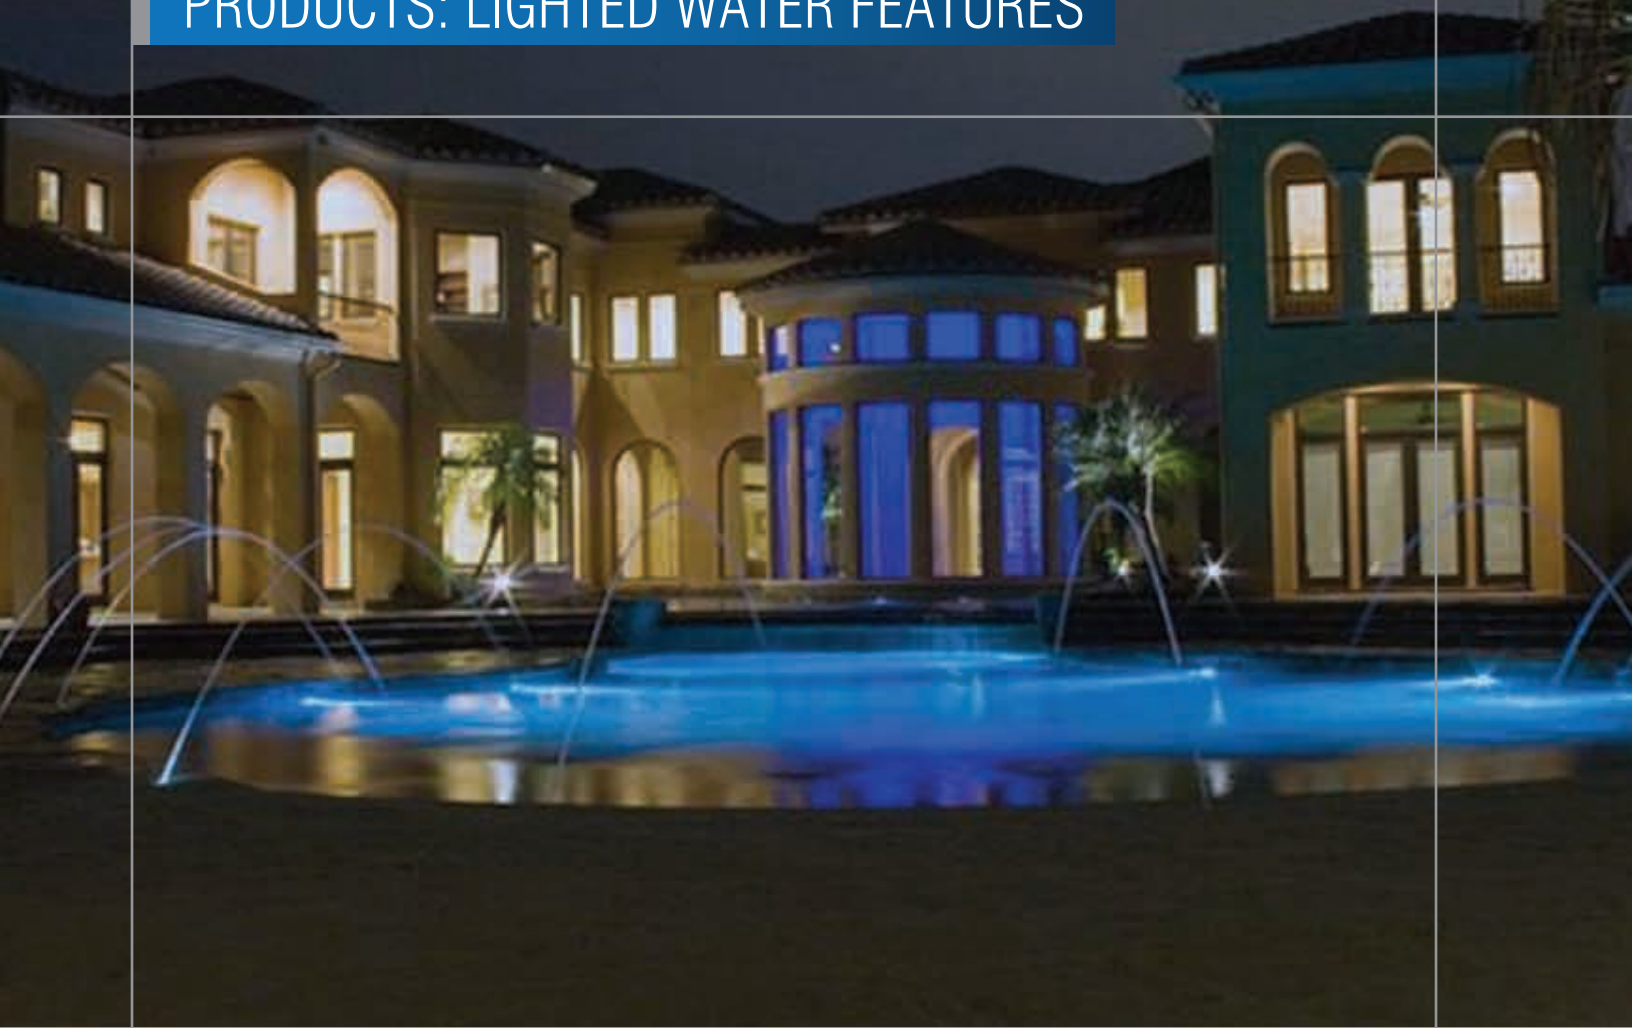

PRODUCTS: LIGHTED WATER FEATURES

LIGHTED WATER FEATURES

LIGHTED LAMINAR FLOW FOUNTAINS - FIBER OPTIC AND LED DRIVEN (Now with 150 strands!)

With a custom fiber application that allows the builder to utilize a low light output illuminator with spectacular results.

- Designed for water flows 6' in height and 6' in distance
- Works with all Fiberstars illuminators
- Comes with 20' or 40' of 150-strand fiber pre-attached and deck box
- Dimensions of deck box: 21" h x 12" w
- Available in a complete kit (2 laminars, illuminator)

MINI LAMINARS

- Designed for water flows 3' in height and 5' in distance
- Works with all Fiberstars illuminators
- Comes with 20' or 40' of 50-strand fiber pre-attached and deck box
- Dimensions of deck box: 12" h x 8" w
- Available in a complete kit (3 laminars, illuminator)

WATERFALL LIGHT BAR

Add color to rock waterfalls and rainfalls so you can enjoy the soothing sounds of water while watching a dazzling light show.

- Simple and easy installation
- Use in straight or radius applications
- Attaches to any waterfall or rainfall
- Neutral gray color for integrated rock
- Available in 5 different lengths – 12", 18", 24", 36", and 48"
- Paintable