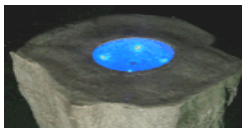

ACCESSORY LIGHT KIT

For small freestanding fountains and preformed rocks, etc.

- Includes 12 mini lens
- Includes quick connect fiber optic harness
- 45' of fiber included