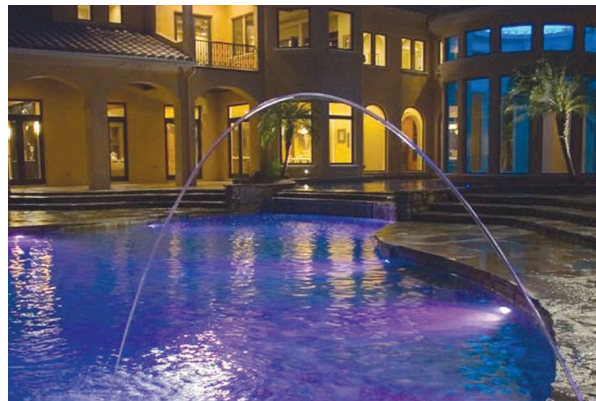

PRODUCTS: LIGHTED WATER FEATURES

LIGHTED WATER FEATURES

LIGHTED LAMINAR FLOW FOUNTAINS - FIBER OPTIC AND LED DRIVEN (Now with 150 strands!)

With a custom fiber application that allows the builder to utilize a low light output illuminator with spectacular results.

- Designed for water flows 6' in height and 6' in distance
- Works with all Fiberstars illuminators
- Comes with 20' or 40' of 150-strand fiber pre-attached and deck box
- Dimensions of deck box: 21" h x 12" w
- Available in a complete kit (2 laminars, illuminator)

MINI LAMINARS

- Designed for water flows 3' in height and 5' in distance
- Works with all Fiberstars illuminators
- Comes with 20' or 40' of 50-strand fiber pre-attached and deck box
- Dimensions of deck box: 12" h x 8" w
- Available in a complete kit (3 laminars, illuminator)

WATERFALL LIGHT BAR

Add color to rock waterfalls and rainfalls so you can enjoy the soothing sounds of water while watching a dazzling light show.

- Simple and easy installation
- Use in straight or radius applications
- Attaches to any waterfall or rainfall
- Neutral gray color for integrated rock
- Available in 5 different lengths – 12", 18", 24", 36", and 48"
- Paintable