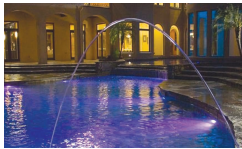

PRODUCTS: LIGHTED WATER FEATURES

LIGHTED WATER FEATURES

LIGHTED LAMINAR FLOW FOUNTAINS - FIBER OPTIC AND LED DRIVEN (Now with 150 strands!)

With a custom fiber application that allows the builder to utilize a low light output illuminator with spectacular results.

- Designed for water flows 6' in height and 6' in distance
- Works with all Fiberstars illuminators
- Comes with 20' or 40' of 150-strand fiber pre-attached and deck box
- Dimensions of deck box: 21" h x 12" w
- Available in a complete kit (2 laminars, illuminator)

MINI LAMINARS

- Designed for water flows 3' in height and 5' in distance
- Works with all Fiberstars illuminators
- Comes with 20' or 40' of 50-strand fiber pre-attached and deck box
- Dimensions of deck box: 12" h x 8" w
- Available in a complete kit (3 laminars, illuminator)

WATERFALL LIGHT BAR

Add color to rock waterfalls and rainfalls so you can enjoy the soothing sounds of water while watching a dazzling light show.

- Simple and easy installation
- Use in straight or radius applications
- Attaches to any waterfall or rainfall
- Neutral gray color for integrated rock
- Available in 5 different lengths – 12", 18", 24", 36", and 48"
- Paintable